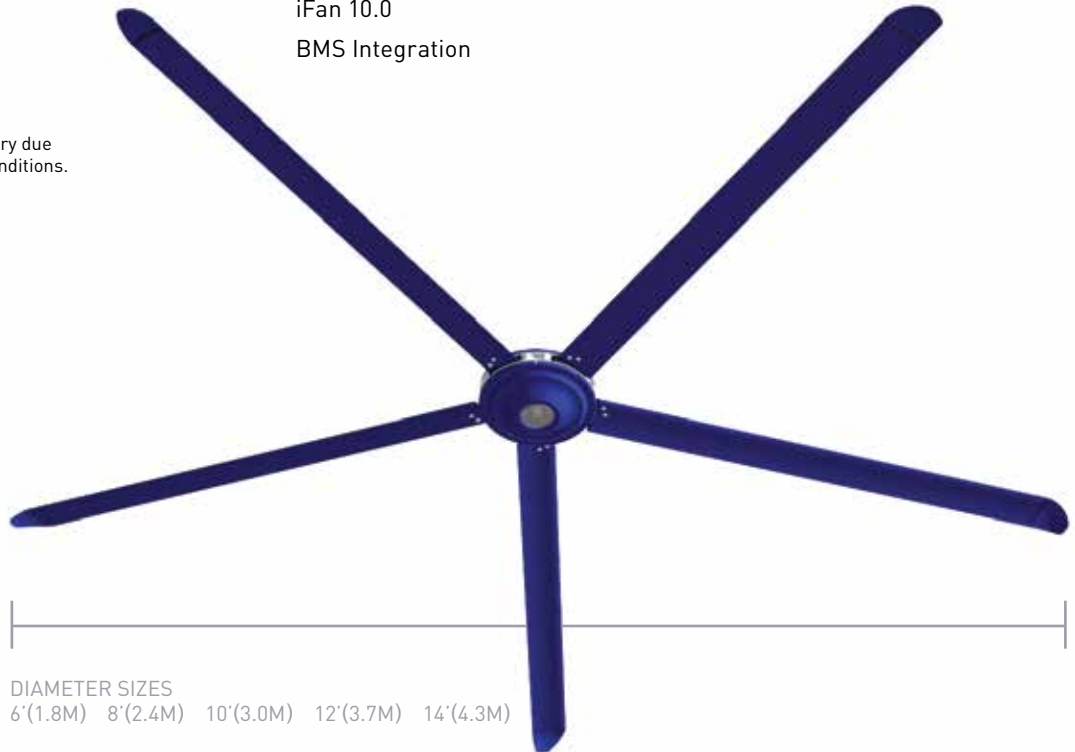

STANDARD CONTROL

DIAMETER SIZES
6'(1.8M) 8'(2.4M) 10'(3.0M) 12'(3.7M) 14'(4.3M)